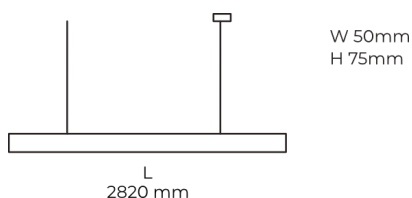

Technical datasheet

LINESUS2820-L-840-1-WH-DI-

Product description

LINE Suspended is a pendant linear LED luminaire with high-quality LED source with 50,000 hours lifetime and PMMA diffuser. Available in 5 sizes (572-2820mm), color temperatures 3000K/4000K with CRI 80+/90+. Direct and indirect lighting options with DALI control available. Wide range of cable colors. Ideal for offices and commercial spaces. 5-year warranty.

LED 220-240 V 50-60 Hz
 IP20

 CE
 CCT 4000 k
 CRI 80+

Product technical data

Mains voltage	220 - 240V AC, 50/60Hz
Connection method	Plug-in terminal
Dimming type	Non-dimmable
IP rating	20
Protection class	I
Ambient temperature	0 to +25 °C
Light source	LED
Colour temperature	4000k
Color rendering index	80
Rated luminous flux	7,390 lm
Connected load	74.87 W
Luminous efficacy	98.7 lm/W

Ripple	2 %
Inrush current	18 A
Inrush time	44 μs
Optical system	Diffuser
Optical part material	PMMA
Housing material	Aluminium
Surface finish	Powder coated
Width	50,00 cm
Height	70,00 cm
Length	2,820.00 cm
Weight	6.80 kg
Service lifetime (L80 B10)	50 000 h
Warranty	5 years

Dimensions

Light distribution

Available cable colors