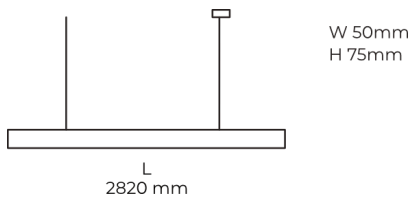

Technical datasheet

LINESUS2820-L-840-1-BL-DI-

Product description

LINE Suspended is a pendant linear LED luminaire with high-quality LED source with 50,000 hours lifetime and PMMA diffuser. Available in 5 sizes (572-2820mm), color temperatures 3000K/4000K with CRI 80+/90+. Direct and indirect lighting options with DALI control available. Wide range of cable colors. Ideal for offices and commercial spaces. 5-year warranty.

LED 220-240 V 50-60 Hz
 IP20

 CE
 CCT 4000 k
 CRI 80+

Product technical data

Mains voltage	220 - 240V AC, 50/60Hz
Connection method	Plug-in terminal
Dimming type	Non-dimmable
IP rating	20
Protection class	I
Ambient temperature	0 to +25 °C
Light source	LED
Colour temperature	4000k
Color rendering index	80
Rated luminous flux	7,390 lm
Connected load	74.87 W
Luminous efficacy	98.7 lm/W

Ripple	2 %
Inrush current	18 A
Inrush time	44 μs
Optical system	Diffuser
Optical part material	PMMA
Housing material	Aluminium
Surface finish	Powder coated
Width	50,00 cm
Height	70,00 cm
Length	2,820.00 cm
Weight	6.80 kg
Service lifetime (L80 B10)	50 000 h
Warranty	5 years

Dimensions

Light distribution

Available cable colors