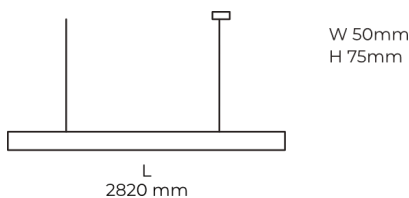

Technical datasheet

LINESUS2820-L-840-1-BL-DI-

Product description

LINE Suspended is a pendant linear LED luminaire with high-quality LED source with 50,000 hours lifetime and PMMA diffuser. Available in 5 sizes (572-2820mm), color temperatures 3000K/4000K with CRI 80+/90+. Direct and indirect lighting options with DALI control available. Wide range of cable colors. Ideal for offices and commercial spaces. 5-year warranty.

LED 220-240 V 50-60Hz **IP20** **CCT 4000 k** **CRI 80+**

Product technical data

Mains voltage	220 - 240V AC, 50/60Hz	Ripple	2 %
Connection method	Plug-in terminal	Inrush current	18 A
Dimming type	Non-dimmable	Inrush time	44 μs
IP rating	20	Optical system	Diffuser
Protection class	I	Optical part material	PMMA
Ambient temperature	0 to +25 °C	Housing material	Aluminium
Light source	LED	Surface finish	Powder coated
Colour temperature	4000k	Width	50.00 cm
Color rendering index	80	Height	70.00 cm
Rated luminous flux	7,390 lm	Length	2,820.00 cm
Connected load	74.87 W	Weight	6.80 kg
Luminous efficacy	98.7 lm/W	Service lifetime (L80 B10)	50 000 h
		Warranty	5 years

Dimensions

Light distribution

Available cable colors