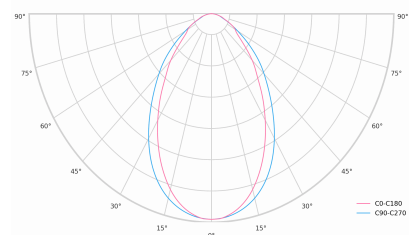

LED 220-240 V 50-60Hz **IP20** **CCT 4000 k** **CRI 80+**

Product technical data

Mains voltage	220 - 240V AC, 50/60Hz	Ripple	2 %
Connection method	Plug-in terminal	Inrush current	18 A
Dimming type	Non-dimmable	Inrush time	44 μs
IP rating	20	Optical system	Diffuser
Protection class	I	Optical part material	PMMA
Ambient temperature	0 to +25 °C	Housing material	Aluminium
Light source	LED	Surface finish	Powder coated
Colour temperature	4000k	Width	50.00 cm
Color rendering index	80	Height	70.00 cm
Rated luminous flux	7,390 lm	Length	2,820.00 cm
Connected load	74.87 W	Weight	6.80 kg
Luminous efficacy	98.7 lm/W	Service lifetime (L80 B10)	50 000 h
		Warranty	5 years

Dimensions

Light distribution

Available cable colors