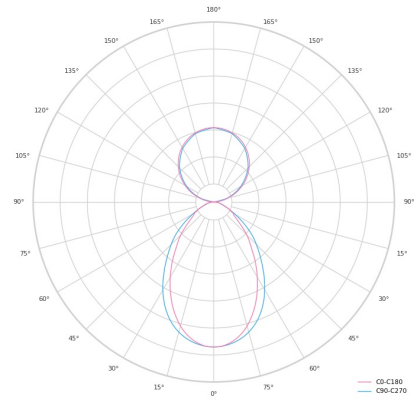

Technical datasheet

LINESUS2820-L-830-2-BL-DI/IND-

Product description

LINE Suspended is a pendant linear LED luminaire with high-quality LED source with 50,000 hours lifetime and PMMA diffuser. Available in 5 sizes (572-2820mm), color temperatures 3000K/4000K with CRI 80+/90+. Direct and indirect lighting options with DALI control available. Wide range of cable colors. Ideal for offices and commercial spaces. 5-year warranty.

LED 220-240 V IP20   CCT CRI
 50-60Hz 3000 k 80+

Product technical data

Mains voltage	220 - 240V AC, 50/60Hz	Ripple	1 %
Connection method	Plug-in terminal	DALI address	2
Dimming type	DALI	Standby power	1.00 W
IP rating	20	Inrush current	71 A
Protection class	I	Inrush time	180 µs
Ambient temperature	0 to +25 °C	Optical system	Diffuser
Light source	LED	Optical part material	PMMA
Colour temperature	3000k	Housing material	Aluminium
Color rendering index	80	Surface finish	Powder coated
Rated luminous flux	7,034 lm	Width	50.00 cm
Connected load	127.37 W	Height	70.00 cm
Luminous efficacy	101.4 lm/W	Length	2,820.00 cm
		Weight	6.80 kg
		Service lifetime (L80 B10)	50 000 h
		Warranty	5 years

Dimensions

W 50mm
H 75mm

Light distribution

Available cable colors