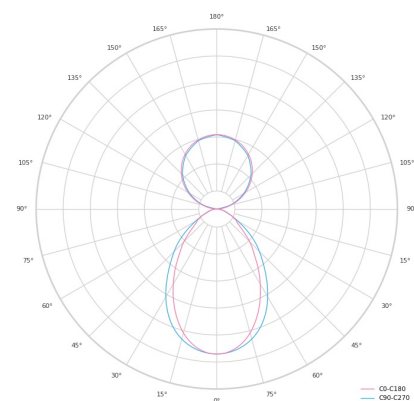

Light distribution