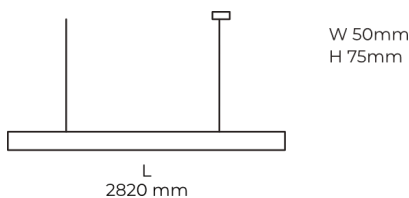

## Product description

LINE Suspended is a pendant linear LED luminaire with high-quality LED source with 50,000 hours lifetime and PMMA diffuser. Available in 5 sizes (572-2820mm), color temperatures 3000K/4000K with CRI 80+/90+. Direct and indirect lighting options with DALI control available. Wide range of cable colors. Ideal for offices and commercial spaces. 5-year warranty.

## Product technical data

<b>Mains voltage</b>	220 - 240V AC, 50/60Hz	<b>Ripple</b>	2 %
<b>Connection method</b>	Plug-in terminal	<b>Inrush current</b>	55 A
<b>Dimming type</b>	Non-dimmable	<b>Inrush time</b>	188 μs
<b>IP rating</b>	20	<b>Optical system</b>	Diffuser
<b>Protection class</b>	I	<b>Optical part material</b>	PMMA
<b>Ambient temperature</b>	0 to +25 °C	<b>Housing material</b>	Aluminium
<b>Light source</b>	LED	<b>Surface finish</b>	Powder coated
<b>Colour temperature</b>	3000k	<b>Width</b>	50.00 cm
<b>Color rendering index</b>	80	<b>Height</b>	70.00 cm
<b>Rated luminous flux</b>	7,034 lm	<b>Length</b>	2,820.00 cm
<b>Connected load</b>	124.31 W	<b>Weight</b>	6.80 kg
<b>Luminous efficacy</b>	103.9 lm/W	<b>Service lifetime (L80 B10)</b>	50 000 h
		<b>Warranty</b>	5 years

## Dimensions