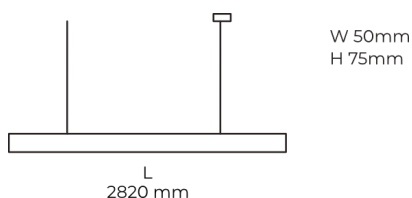

Technical datasheet

LINESUS2820-M-940-1-BL-DI/IND-

Product description

LINE Suspended is a pendant linear LED luminaire with high-quality LED source with 50,000 hours lifetime and PMMA diffuser. Available in 5 sizes (572-2820mm), color temperatures 3000K/4000K with CRI 80+/90+. Direct and indirect lighting options with DALI control available. Wide range of cable colors. Ideal for offices and commercial spaces. 5-year warranty.

LED 220-240 V 50-60Hz
 IP20

 CE
 CCT 4000 k
 CRI 90+

Product technical data

Mains voltage	220 - 240V AC, 50/60Hz
Connection method	Plug-in terminal
Dimming type	Non-dimmable
IP rating	20
Protection class	I
Ambient temperature	0 to +25 °C
Light source	LED
Colour temperature	4000k
Color rendering index	90
Rated luminous flux	4,881 lm
Connected load	108.23 W
Luminous efficacy	95.1 lm/W

Ripple	2 %
Inrush current	55 A
Inrush time	188 μs
Optical system	Diffuser
Optical part material	PMMA
Housing material	Aluminium
Surface finish	Powder coated
Width	50.00 cm
Height	70.00 cm
Length	2,820.00 cm
Weight	6.80 kg
Service lifetime (L80 B10)	50 000 h
Warranty	5 years

Dimensions

Light distribution

Available cable colors