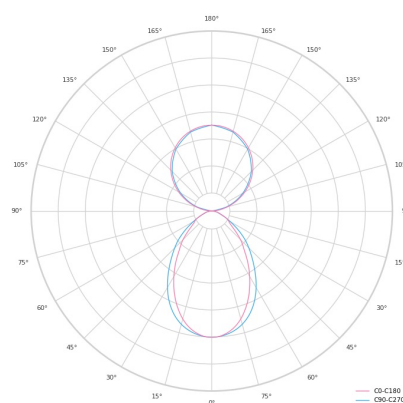

Technical datasheet

LINESUS2820-M-940-1-BL-DI/IND-

Product description

LINE Suspended is a pendant linear LED luminaire with high-quality LED source with 50,000 hours lifetime and PMMA diffuser. Available in 5 sizes (572-2820mm), color temperatures 3000K/4000K with CRI 80+/90+. Direct and indirect lighting options with DALI control available. Wide range of cable colors. Ideal for offices and commercial spaces. 5-year warranty.

LED 220-240 V 50-60Hz
 IP20

 CE
 CCT 4000 k
 CRI 90+

Product technical data

Mains voltage	220 - 240V AC, 50/60Hz
Connection method	Plug-in terminal
Dimming type	Non-dimmable
IP rating	20
Protection class	I
Ambient temperature	0 to +25 °C
Light source	LED
Colour temperature	4000k
Color rendering index	90
Rated luminous flux	4,881 lm
Connected load	108.23 W
Luminous efficacy	95.1 lm/W

Ripple	2 %
Inrush current	55 A
Inrush time	188 μs
Optical system	Diffuser
Optical part material	PMMA
Housing material	Aluminium
Surface finish	Powder coated
Width	50.00 cm
Height	70.00 cm
Length	2,820.00 cm
Weight	6.80 kg
Service lifetime (L80 B10)	50 000 h
Warranty	5 years

Dimensions

Light distribution

Available cable colors