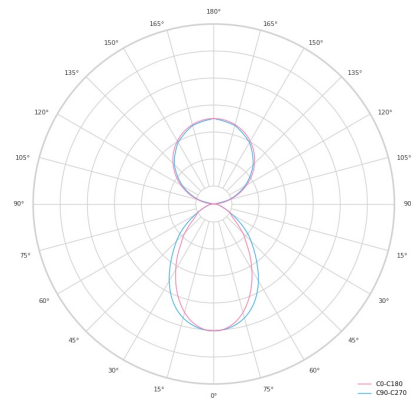

Technical datasheet

LINESUS2820-M-830-2-BL-DI/IND-

Product description

LINE Suspended is a pendant linear LED luminaire with high-quality LED source with 50,000 hours lifetime and PMMA diffuser. Available in 5 sizes (572-2820mm), color temperatures 3000K/4000K with CRI 80+/90+. Direct and indirect lighting options with DALI control available. Wide range of cable colors. Ideal for offices and commercial spaces. 5-year warranty.

LED 220-240 V 50-60 Hz **IP20** **CCT 3000 k** **CRI 80+**

Product technical data

Mains voltage	220 - 240V AC, 50/60Hz
Connection method	Plug-in terminal
Dimming type	DALI
IP rating	20
Protection class	I
Ambient temperature	0 to +25 °C
Light source	LED
Colour temperature	3000k
Color rendering index	80
Rated luminous flux	5,358 lm
Connected load	107.34 W
Luminous efficacy	104.7 lm/W

Ripple	1 %
DALI address	2
Standby power	1.00 W
Inrush current	71 A
Inrush time	180 µs
Optical system	Diffuser
Optical part material	PMMA
Housing material	Aluminium
Surface finish	Powder coated
Width	50.00 cm
Height	70.00 cm
Length	2,820.00 cm
Weight	6.80 kg
Service lifetime (L80 B10)	50 000 h
Warranty	5 years

Dimensions

Light distribution

Available cable colors