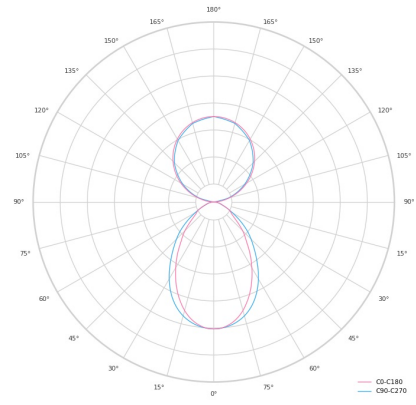

Technical datasheet

LINESUS2820-M-830-2-BL-DI/IND-

Product description

LINE Suspended is a pendant linear LED luminaire with high-quality LED source with 50,000 hours lifetime and PMMA diffuser. Available in 5 sizes (572-2820mm), color temperatures 3000K/4000K with CRI 80+/90+. Direct and indirect lighting options with DALI control available. Wide range of cable colors. Ideal for offices and commercial spaces. 5-year warranty.

LED 220-240 V 50-60Hz IP20   CCT 3000 k CRI 80+

Product technical data

Mains voltage	220 - 240V AC, 50/60Hz	Ripple	1 %
Connection method	Plug-in terminal	DALI address	2
Dimming type	DALI	Standby power	1.00 W
IP rating	20	Inrush current	71 A
Protection class	I	Inrush time	180 µs
Ambient temperature	0 to +25 °C	Optical system	Diffuser
Light source	LED	Optical part material	PMMA
Colour temperature	3000k	Housing material	Aluminium
Color rendering index	80	Surface finish	Powder coated
Rated luminous flux	5,358 lm	Width	50.00 cm
Connected load	107.34 W	Height	70.00 cm
Luminous efficacy	104.7 lm/W	Length	2,820.00 cm
		Weight	6.80 kg
		Service lifetime (L80 B10)	50 000 h
		Warranty	5 years

Dimensions

W 50mm
H 75mm

L
2820 mm

Light distribution

Available cable colors