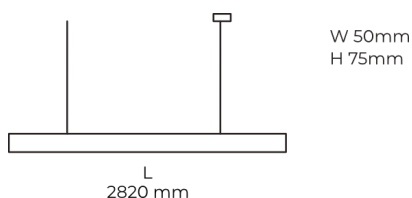

Technical datasheet

LINESUS2820-S-840-1-BL-DI-

Product description

LINE Suspended is a pendant linear LED luminaire with high-quality LED source with 50,000 hours lifetime and PMMA diffuser. Available in 5 sizes (572-2820mm), color temperatures 3000K/4000K with CRI 80+/90+. Direct and indirect lighting options with DALI control available. Wide range of cable colors. Ideal for offices and commercial spaces. 5-year warranty.

LED 220-240 V 50-60 Hz
 IP20

 CE
 CCT 4000 k
 CRI 80+

Product technical data

Mains voltage	220 - 240V AC, 50/60Hz
Connection method	Plug-in terminal
Dimming type	Non-dimmable
IP rating	20
Protection class	I
Ambient temperature	0 to +25 °C
Light source	LED
Colour temperature	4000k
Color rendering index	80
Rated luminous flux	3,772 lm
Connected load	35.17 W
Luminous efficacy	107.2 lm/W

Ripple	1 %
Inrush current	17 A
Inrush time	162 μs
Optical system	Diffuser
Optical part material	PMMA
Housing material	Aluminium
Surface finish	Powder coated
Width	50,00 cm
Height	70,00 cm
Length	2,820.00 cm
Weight	6.80 kg
Service lifetime (L80 B10)	50 000 h
Warranty	5 years

Dimensions

Light distribution

Available cable colors