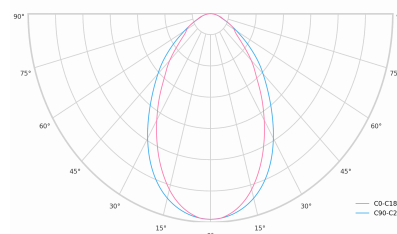

Ripple	1 %
Inrush current	17 A
Inrush time	162 μs
Optical system	Diffuser
Optical part material	PMMA
Housing material	Aluminium
Surface finish	Powder coated
Width	50,00 cm
Height	70,00 cm
Length	2,820.00 cm
Weight	6.80 kg
Service lifetime (L80 B10)	50 000 h
Warranty	5 years

Dimensions

Light distribution

Available cable colors