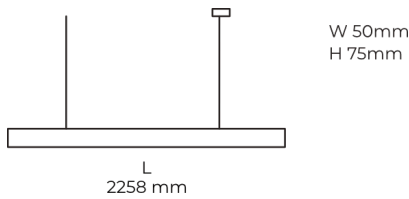

Technical datasheet

LINESUS2258-XL-940-1-WH-DI-

Product description

LINE Suspended is a pendant linear LED luminaire with high-quality LED source with 50,000 hours lifetime and PMMA diffuser. Available in 5 sizes (572-2820mm), color temperatures 3000K/4000K with CRI 80+/90+. Direct and indirect lighting options with DALI control available. Wide range of cable colors. Ideal for offices and commercial spaces. 5-year warranty.

LED 220-240 V 50-60 Hz **IP20** **CCT 4000 k** **CRI 90+**

Product technical data

Mains voltage	220 - 240V AC, 50/60Hz	Ripple	2 %
Connection method	Plug-in terminal	Inrush current	18 A
Dimming type	Non-dimmable	Inrush time	44 μs
IP rating	20	Optical system	Diffuser
Protection class	I	Optical part material	PMMA
Ambient temperature	0 to +25 °C	Housing material	Aluminium
Light source	LED	Surface finish	Powder coated
Colour temperature	4000k	Width	50.00 cm
Color rendering index	90	Height	70.00 cm
Rated luminous flux	6,266 lm	Length	2,258.00 cm
Connected load	79.08 W	Weight	5.50 kg
Luminous efficacy	79.2 lm/W	Service lifetime (L80 B10)	50 000 h
		Warranty	5 years

Dimensions

Light distribution

Available cable colors