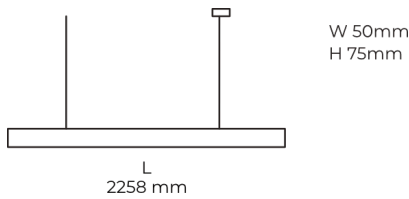

Technical datasheet

LINESUS2258-XL-930-2-WH-DI-

Product description

LINE Suspended is a pendant linear LED luminaire with high-quality LED source with 50,000 hours lifetime and PMMA diffuser. Available in 5 sizes (572-2820mm), color temperatures 3000K/4000K with CRI 80+/90+. Direct and indirect lighting options with DALI control available. Wide range of cable colors. Ideal for offices and commercial spaces. 5-year warranty.

LED 220-240 V 50-60 Hz **IP20**  **CE** **CCT 3000 k** **CRI 90+**

Product technical data

Mains voltage	220 - 240V AC, 50/60Hz	Ripple	1 %
Connection method	Plug-in terminal	DALI address	1
Dimming type	DALI	Standby power	0.50 W
IP rating	20	Inrush current	53 A
Protection class	I	Optical system	Diffuser
Ambient temperature	0 to +25 °C	Optical part material	PMMA
Light source	LED	Housing material	Aluminium
Colour temperature	3000k	Surface finish	Powder coated
Color rendering index	90	Width	50.00 cm
Rated luminous flux	5,861 lm	Height	70.00 cm
Connected load	79.15 W	Length	2,258.00 cm
Luminous efficacy	74.1 lm/W	Weight	5.50 kg
		Service lifetime (L80 B10)	50 000 h
		Warranty	5 years

Dimensions

Light distribution

Available cable colors