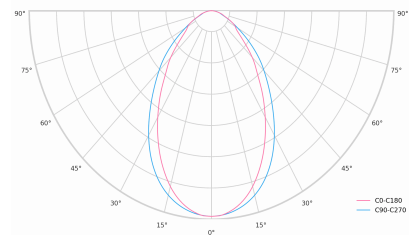

LED 220-240 V 50-60 Hz **IP20**  **CE** **CCT 3000 k** **CRI 90+**

Product technical data

Mains voltage	220 - 240V AC, 50/60Hz	Ripple	1 %
Connection method	Plug-in terminal	DALI address	1
Dimming type	DALI	Standby power	0.50 W
IP rating	20	Inrush current	53 A
Protection class	I	Optical system	Diffuser
Ambient temperature	0 to +25 °C	Optical part material	PMMA
Light source	LED	Housing material	Aluminium
Colour temperature	3000k	Surface finish	Powder coated
Color rendering index	90	Width	50.00 cm
Rated luminous flux	5,861 lm	Height	70.00 cm
Connected load	79.15 W	Length	2,258.00 cm
Luminous efficacy	74.1 lm/W	Weight	5.50 kg
		Service lifetime (L80 B10)	50 000 h
		Warranty	5 years

Dimensions

Light distribution

Available cable colors