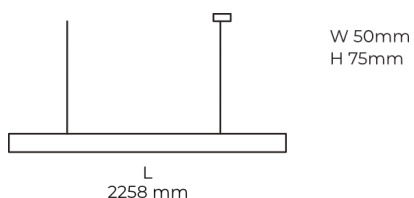

Technical datasheet

LINESUS2258-XL-840-1-BL-DI-

Product description

LINE Suspended is a pendant linear LED luminaire with high-quality LED source with 50,000 hours lifetime and PMMA diffuser. Available in 5 sizes (572-2820mm), color temperatures 3000K/4000K with CRI 80+/90+. Direct and indirect lighting options with DALI control available. Wide range of cable colors. Ideal for offices and commercial spaces. 5-year warranty.

LED 220-240V 50-60Hz
 IP20

 CE
 CCT 4000 k
 CRI 80+

Product technical data

Mains voltage	220 - 240V AC, 50/60Hz
Connection method	Plug-in terminal
Dimming type	Non-dimmable
IP rating	20
Protection class	I
Ambient temperature	0 to +25 °C
Light source	LED
Colour temperature	4000k
Color rendering index	80
Rated luminous flux	7,275 lm
Connected load	75.72 W
Luminous efficacy	96.1 lm/W

Ripple	2 %
Inrush current	18 A
Inrush time	44 μs
Optical system	Diffuser
Optical part material	PMMA
Housing material	Aluminium
Surface finish	Powder coated
Width	50,00 cm
Height	70,00 cm
Length	2,258.00 cm
Weight	5.50 kg
Service lifetime (L80 B10)	50 000 h
Warranty	5 years

Dimensions

Light distribution

Available cable colors