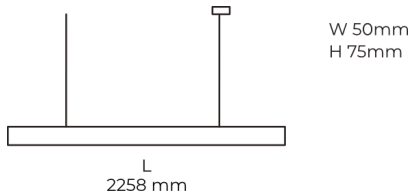

Technical datasheet

LINESUS2258-XL-830-2-BL-DI/IND-

Product description

LINE Suspended is a pendant linear LED luminaire with high-quality LED source with 50,000 hours lifetime and PMMA diffuser. Available in 5 sizes (572-2820mm), color temperatures 3000K/4000K with CRI 80+/90+. Direct and indirect lighting options with DALI control available. Wide range of cable colors. Ideal for offices and commercial spaces. 5-year warranty.

LED 220-240V 50-60Hz **IP20** **CE** **CCT 3000 k** **CRI 80+**

Product technical data

Mains voltage	220 - 240V AC, 50/60Hz
Connection method	Plug-in terminal
Dimming type	DALI
IP rating	20
Protection class	I
Ambient temperature	0 to +25 °C
Light source	LED
Colour temperature	3000k
Color rendering index	80
Rated luminous flux	6,925 lm
Connected load	117.90 W
Luminous efficacy	98.2 lm/W

Ripple	1 %
DALI address	2
Standby power	1.00 W
Inrush current	71 A
Inrush time	180 µs
Optical system	Diffuser
Optical part material	PMMA
Housing material	Aluminium
Surface finish	Powder coated
Width	50.00 cm
Height	70.00 cm
Length	2,258.00 cm
Weight	5.50 kg
Service lifetime (L80 B10)	50 000 h
Warranty	5 years

Dimensions

Light distribution

Available cable colors