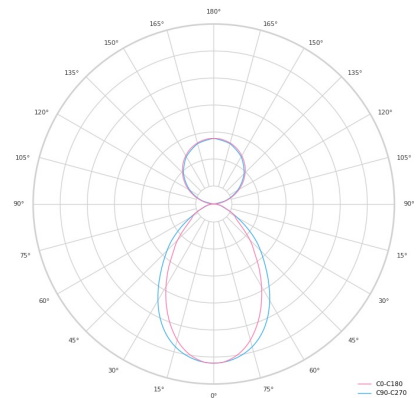

Ripple	1 %
DALI address	2
Standby power	1.00 W
Inrush current	71 A
Inrush time	180 µs
Optical system	Diffuser
Optical part material	PMMA
Housing material	Aluminium
Surface finish	Powder coated
Width	50.00 cm
Height	70.00 cm
Length	2,258.00 cm
Weight	5.50 kg
Service lifetime (L80 B10)	50 000 h
Warranty	5 years

Dimensions

Light distribution

Available cable colors