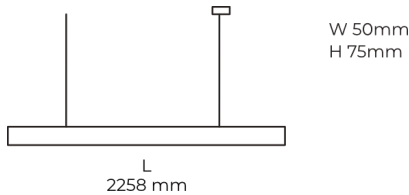

Technical datasheet

LINESUS2258-L-940-2-WH-DI/IND-

Product description

LINE Suspended is a pendant linear LED luminaire with high-quality LED source with 50,000 hours lifetime and PMMA diffuser. Available in 5 sizes (572-2820mm), color temperatures 3000K/4000K with CRI 80+/90+. Direct and indirect lighting options with DALI control available. Wide range of cable colors. Ideal for offices and commercial spaces. 5-year warranty.

LED 220-240V 50-60Hz
 IP20

 CE
 CCT 4000 k
 CRI 90+

Product technical data

Mains voltage	220 - 240V AC, 50/60Hz
Connection method	Plug-in terminal
Dimming type	DALI
IP rating	20
Protection class	I
Ambient temperature	0 to +25 °C
Light source	LED
Colour temperature	4000k
Color rendering index	90
Rated luminous flux	5,101 lm
Connected load	105.03 W
Luminous efficacy	89.3 lm/W

Ripple	1 %
DALI address	2
Standby power	1.00 W
Inrush current	71 A
Inrush time	180 µs
Optical system	Diffuser
Optical part material	PMMA
Housing material	Aluminium
Surface finish	Powder coated
Width	50.00 cm
Height	70.00 cm
Length	2,258.00 cm
Weight	5.50 kg
Service lifetime (L80 B10)	50 000 h
Warranty	5 years

Dimensions

Light distribution

Available cable colors