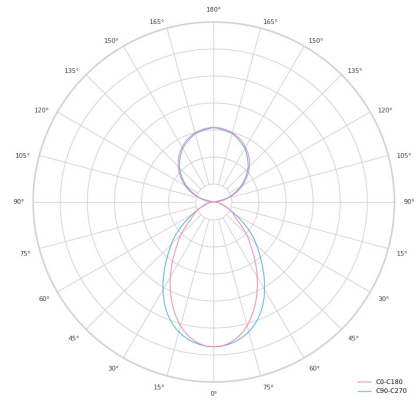

Technical datasheet

LINESUS2258-L-940-2-WH-DI/IND-

Product description

LINE Suspended is a pendant linear LED luminaire with high-quality LED source with 50,000 hours lifetime and PMMA diffuser. Available in 5 sizes (572-2820mm), color temperatures 3000K/4000K with CRI 80+/90+. Direct and indirect lighting options with DALI control available. Wide range of cable colors. Ideal for offices and commercial spaces. 5-year warranty.

LED 220-240 V 50-60Hz **IP20**  **CE** **CCT 4000 k** **CRI 90+**

Product technical data

| | | | |
|-----------------------|------------------------|----------------------------|---------------|
| Mains voltage | 220 - 240V AC, 50/60Hz | Ripple | 1 % |
| Connection method | Plug-in terminal | DALI address | 2 |
| Dimming type | DALI | Standby power | 1.00 W |
| IP rating | 20 | Inrush current | 71 A |
| Protection class | I | Inrush time | 180 µs |
| Ambient temperature | 0 to +25 °C | Optical system | Diffuser |
| Light source | LED | Optical part material | PMMA |
| Colour temperature | 4000k | Housing material | Aluminium |
| Color rendering index | 90 | Surface finish | Powder coated |
| Rated luminous flux | 5,101 lm | Width | 50.00 cm |
| Connected load | 105.03 W | Height | 70.00 cm |
| Luminous efficacy | 89.3 lm/W | Length | 2,258.00 cm |
| | | Weight | 5.50 kg |
| | | Service lifetime (L80 B10) | 50 000 h |
| | | Warranty | 5 years |

Dimensions

W 50mm
H 75mm

Light distribution

Available cable colors