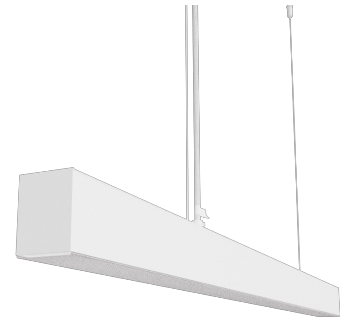

Technical datasheet

LINESUS2258-L-940-2-WH-DI/IND-

Product description

LINE Suspended is a pendant linear LED luminaire with high-quality LED source with 50,000 hours lifetime and PMMA diffuser. Available in 5 sizes (572-2820mm), color temperatures 3000K/4000K with CRI 80+/90+. Direct and indirect lighting options with DALI control available. Wide range of cable colors. Ideal for offices and commercial spaces. 5-year warranty.

LED 220-240 V 50-60Hz **IP20**  **CE** **CCT 4000 k** **CRI 90+**

Product technical data

| | | | |
|-----------------------|------------------------|----------------------------|---------------|
| Mains voltage | 220 - 240V AC, 50/60Hz | Ripple | 1 % |
| Connection method | Plug-in terminal | DALI address | 2 |
| Dimming type | DALI | Standby power | 1.00 W |
| IP rating | 20 | Inrush current | 71 A |
| Protection class | I | Inrush time | 180 µs |
| Ambient temperature | 0 to +25 °C | Optical system | Diffuser |
| Light source | LED | Optical part material | PMMA |
| Colour temperature | 4000k | Housing material | Aluminium |
| Color rendering index | 90 | Surface finish | Powder coated |
| Rated luminous flux | 5,101 lm | Width | 50.00 cm |
| Connected load | 105.03 W | Height | 70.00 cm |
| Luminous efficacy | 89.3 lm/W | Length | 2,258.00 cm |
| | | Weight | 5.50 kg |
| | | Service lifetime (L80 B10) | 50 000 h |
| | | Warranty | 5 years |

Dimensions

W 50mm
H 75mm

Light distribution

Available cable colors