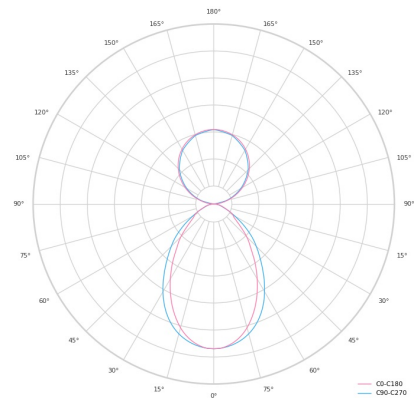

Technical datasheet

LINESUS2258-L-940-2-WH-DI/IND-

Product description

LINE Suspended is a pendant linear LED luminaire with high-quality LED source with 50,000 hours lifetime and PMMA diffuser. Available in 5 sizes (572-2820mm), color temperatures 3000K/4000K with CRI 80+/90+. Direct and indirect lighting options with DALI control available. Wide range of cable colors. Ideal for offices and commercial spaces. 5-year warranty.

LED 220-240V 50-60Hz
 IP20

 CE
 CCT 4000 k
 CRI 90+

Product technical data

Mains voltage	220 - 240V AC, 50/60Hz
Connection method	Plug-in terminal
Dimming type	DALI
IP rating	20
Protection class	I
Ambient temperature	0 to +25 °C
Light source	LED
Colour temperature	4000k
Color rendering index	90
Rated luminous flux	5,101 lm
Connected load	105.03 W
Luminous efficacy	89.3 lm/W

Ripple	1 %
DALI address	2
Standby power	1.00 W
Inrush current	71 A
Inrush time	180 µs
Optical system	Diffuser
Optical part material	PMMA
Housing material	Aluminium
Surface finish	Powder coated
Width	50.00 cm
Height	70.00 cm
Length	2,258.00 cm
Weight	5.50 kg
Service lifetime (L80 B10)	50 000 h
Warranty	5 years

Dimensions

Light distribution

Available cable colors