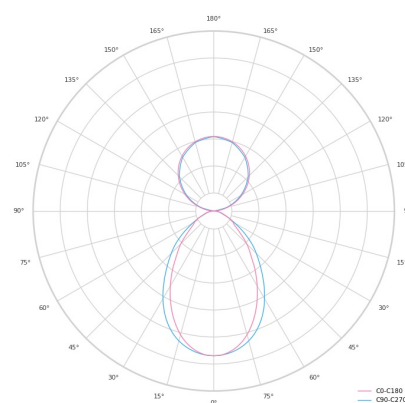

Technical datasheet

LINESUS2258-L-940-1-WH-DI/IND-

Product description

LINE Suspended is a pendant linear LED luminaire with high-quality LED source with 50,000 hours lifetime and PMMA diffuser. Available in 5 sizes (572-2820mm), color temperatures 3000K/4000K with CRI 80+/90+. Direct and indirect lighting options with DALI control available. Wide range of cable colors. Ideal for offices and commercial spaces. 5-year warranty.

LED 220-240V 50-60Hz **IP20** **CE** **CCT 4000 k** **CRI 90+**

Product technical data

Mains voltage	220 - 240V AC, 50/60Hz
Connection method	Plug-in terminal
Dimming type	Non-dimmable
IP rating	20
Protection class	I
Ambient temperature	0 to +25 °C
Light source	LED
Colour temperature	4000k
Color rendering index	90
Rated luminous flux	5,101 lm
Connected load	102.56 W
Luminous efficacy	91.5 lm/W

Ripple	2 %
Inrush current	35 A
Inrush time	162 μs
Optical system	Diffuser
Optical part material	PMMA
Housing material	Aluminium
Surface finish	Powder coated
Width	50.00 cm
Height	70.00 cm
Length	2,258.00 cm
Weight	5.50 kg
Service lifetime (L80 B10)	50 000 h
Warranty	5 years

Dimensions

Light distribution

Available cable colors