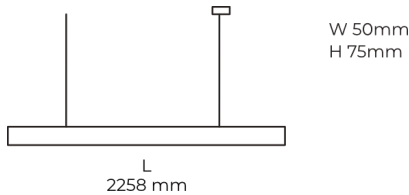

Technical datasheet

LINESUS2258-L-840-2-WH-DI/IND-

Product description

LINE Suspended is a pendant linear LED luminaire with high-quality LED source with 50,000 hours lifetime and PMMA diffuser. Available in 5 sizes (572-2820mm), color temperatures 3000K/4000K with CRI 80+/90+. Direct and indirect lighting options with DALI control available. Wide range of cable colors. Ideal for offices and commercial spaces. 5-year warranty.

LED 220-240V 50-60Hz **IP20** **CE** **CCT 4000 k** **CRI 80+**

Product technical data

Mains voltage	220 - 240V AC, 50/60Hz
Connection method	Plug-in terminal
Dimming type	DALI
IP rating	20
Protection class	I
Ambient temperature	0 to +25 °C
Light source	LED
Colour temperature	4000k
Color rendering index	80
Rated luminous flux	5,912 lm
Connected load	101.48 W
Luminous efficacy	106.4 lm/W

Ripple	1 %
DALI address	2
Standby power	1.00 W
Inrush current	71 A
Inrush time	180 µs
Optical system	Diffuser
Optical part material	PMMA
Housing material	Aluminium
Surface finish	Powder coated
Width	50.00 cm
Height	70.00 cm
Length	2,258.00 cm
Weight	5.50 kg
Service lifetime (L80 B10)	50 000 h
Warranty	5 years

Dimensions

Light distribution

Available cable colors