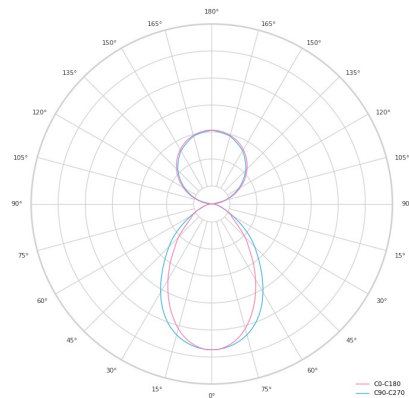

Technical datasheet

LINESUS2258-L-840-2-WH-DI/IND-

Product description

LINE Suspended is a pendant linear LED luminaire with high-quality LED source with 50,000 hours lifetime and PMMA diffuser. Available in 5 sizes (572-2820mm), color temperatures 3000K/4000K with CRI 80+/90+. Direct and indirect lighting options with DALI control available. Wide range of cable colors. Ideal for offices and commercial spaces. 5-year warranty.

LED 220-240V 50-60Hz **IP20** **CE** **CCT 4000 k** **CRI 80+**

Product technical data

Mains voltage	220 - 240V AC, 50/60Hz
Connection method	Plug-in terminal
Dimming type	DALI
IP rating	20
Protection class	I
Ambient temperature	0 to +25 °C
Light source	LED
Colour temperature	4000k
Color rendering index	80
Rated luminous flux	5,912 lm
Connected load	101.48 W
Luminous efficacy	106.4 lm/W

Ripple	1 %
DALI address	2
Standby power	1.00 W
Inrush current	71 A
Inrush time	180 µs
Optical system	Diffuser
Optical part material	PMMA
Housing material	Aluminium
Surface finish	Powder coated
Width	50.00 cm
Height	70.00 cm
Length	2,258.00 cm
Weight	5.50 kg
Service lifetime (L80 B10)	50 000 h
Warranty	5 years

Dimensions

Light distribution

Available cable colors