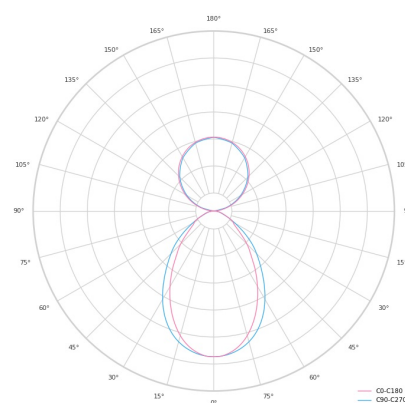

Technical datasheet

LINESUS2258-L-830-2-WH-DI/IND-

Product description

LINE Suspended is a pendant linear LED luminaire with high-quality LED source with 50,000 hours lifetime and PMMA diffuser. Available in 5 sizes (572-2820mm), color temperatures 3000K/4000K with CRI 80+/90+. Direct and indirect lighting options with DALI control available. Wide range of cable colors. Ideal for offices and commercial spaces. 5-year warranty.

LED 220-240V 50-60Hz
 IP20

 CE
 CCT 3000 k
 CRI 80+

Product technical data

Mains voltage	220 - 240V AC, 50/60Hz
Connection method	Plug-in terminal
Dimming type	DALI
IP rating	20
Protection class	I
Ambient temperature	0 to +25 °C
Light source	LED
Colour temperature	3000k
Color rendering index	80
Rated luminous flux	5,627 lm
Connected load	101.48 W
Luminous efficacy	101.3 lm/W

Ripple	1 %
DALI address	2
Standby power	1.00 W
Inrush current	71 A
Inrush time	180 µs
Optical system	Diffuser
Optical part material	PMMA
Housing material	Aluminium
Surface finish	Powder coated
Width	50.00 cm
Height	70.00 cm
Length	2,258.00 cm
Weight	5.50 kg
Service lifetime (L80 B10)	50 000 h
Warranty	5 years

Dimensions

Light distribution

Available cable colors