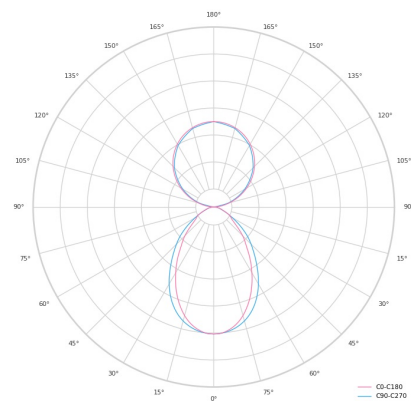

Light distribution