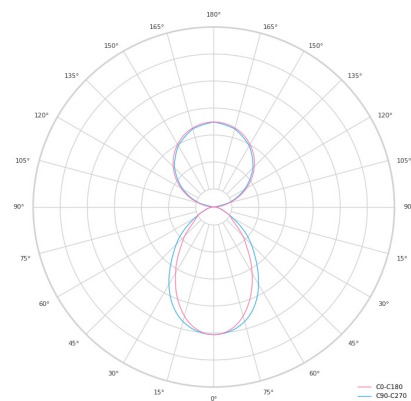

Technical datasheet

LINESUS2258-M-840-1-BL-DI/IND-

Product description

LINE Suspended is a pendant linear LED luminaire with high-quality LED source with 50,000 hours lifetime and PMMA diffuser. Available in 5 sizes (572-2820mm), color temperatures 3000K/4000K with CRI 80+/90+. Direct and indirect lighting options with DALI control available. Wide range of cable colors. Ideal for offices and commercial spaces. 5-year warranty.

LED 220-240V 50-60Hz **IP20** **CE** **CCT 4000 k** **CRI 80+**

Product technical data

Mains voltage	220 - 240V AC, 50/60Hz
Connection method	Plug-in terminal
Dimming type	Non-dimmable
IP rating	20
Protection class	I
Ambient temperature	0 to +25 °C
Light source	LED
Colour temperature	4000k
Color rendering index	80
Rated luminous flux	4,501 lm
Connected load	81.97 W
Luminous efficacy	114.5 lm/W

Ripple	1 %
Inrush current	54 A
Inrush time	188 μs
Optical system	Diffuser
Optical part material	PMMA
Housing material	Aluminium
Surface finish	Powder coated
Width	50.00 cm
Height	70.00 cm
Length	2,258.00 cm
Weight	5.50 kg
Service lifetime (L80 B10)	50 000 h
Warranty	5 years

Dimensions

Light distribution

Available cable colors