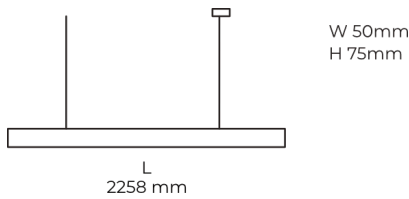

Technical datasheet

LINESUS2258-M-840-1-BL-DI-

Product description

LINE Suspended is a pendant linear LED luminaire with high-quality LED source with 50,000 hours lifetime and PMMA diffuser. Available in 5 sizes (572-2820mm), color temperatures 3000K/4000K with CRI 80+/90+. Direct and indirect lighting options with DALI control available. Wide range of cable colors. Ideal for offices and commercial spaces. 5-year warranty.

LED 220-240 V 50-60Hz **IP20** **CCT 4000 k** **CRI 80+**

Product technical data

Mains voltage	220 - 240V AC, 50/60Hz	Ripple	1 %
Connection method	Plug-in terminal	Inrush current	37 A
Dimming type	Non-dimmable	Inrush time	188 μs
IP rating	20	Optical system	Diffuser
Protection class	I	Optical part material	PMMA
Ambient temperature	0 to +25 °C	Housing material	Aluminium
Light source	LED	Surface finish	Powder coated
Colour temperature	4000k	Width	50.00 cm
Color rendering index	80	Height	70.00 cm
Rated luminous flux	4,501 lm	Length	2,258.00 cm
Connected load	42.83 W	Weight	5.50 kg
Luminous efficacy	105.1 lm/W	Service lifetime (L80 B10)	50 000 h
		Warranty	5 years

Dimensions

Light distribution

Available cable colors