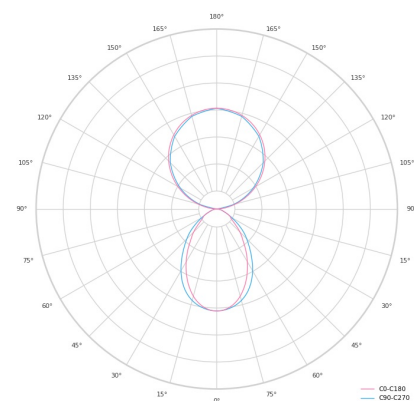

Technical datasheet

LINESUS2258-S-940-1-WH-DI/IND-

Product description

LINE Suspended is a pendant linear LED luminaire with high-quality LED source with 50,000 hours lifetime and PMMA diffuser. Available in 5 sizes (572-2820mm), color temperatures 3000K/4000K with CRI 80+/90+. Direct and indirect lighting options with DALI control available. Wide range of cable colors. Ideal for offices and commercial spaces. 5-year warranty.

LED 220-240 V 50-60Hz **IP20**  **CE** **CCT 4000 k** **CRI 90+**

Product technical data

Mains voltage	220 - 240V AC, 50/60Hz	Ripple	1 %
Connection method	Plug-in terminal	Inrush current	34 A
Dimming type	Non-dimmable	Inrush time	162 μs
IP rating	20	Optical system	Diffuser
Protection class	I	Optical part material	PMMA
Ambient temperature	0 to +25 °C	Housing material	Aluminium
Light source	LED	Surface finish	Powder coated
Colour temperature	4000k	Width	50.00 cm
Color rendering index	90	Height	70.00 cm
Rated luminous flux	2,656 lm	Length	2,258.00 cm
Connected load	70.88 W	Weight	5.50 kg
Luminous efficacy	97.8 lm/W	Service lifetime (L80 B10)	50 000 h
		Warranty	5 years

Dimensions

Light distribution

Available cable colors