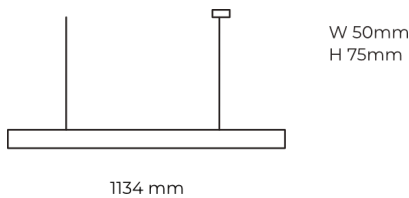

## Product description

LINE Suspended is a pendant linear LED luminaire with high-quality LED source with 50,000 hours lifetime and PMMA diffuser. Available in 5 sizes (572-2820mm), color temperatures 3000K/4000K with CRI 80+/90+. Direct and indirect lighting options with DALI control available. Wide range of cable colors. Ideal for offices and commercial spaces. 5-year warranty.

## Product technical data

|                       |                        |
|-----------------------|------------------------|
| Mains voltage         | 220 - 240V AC, 50/60Hz |
| Connection method     | Plug-in terminal       |
| Dimming type          | Non-dimmable           |
| IP rating             | 20                     |
| Protection class      | I                      |
| Ambient temperature   | 0 to +25 °C            |
| Light source          | LED                    |
| Colour temperature    | 3000k                  |
| Color rendering index | 80                     |
| Rated luminous flux   | 1,436 lm               |
| Connected load        | 36.60 W                |
| Luminous efficacy     | 105.1 lm/W             |

|                            |               |
|----------------------------|---------------|
| Ripple                     | 1 %           |
| Inrush current             | 39 A          |
| Inrush time                | 154 μs        |
| Optical system             | Diffuser      |
| Optical part material      | PMMA          |
| Housing material           | Aluminium     |
| Surface finish             | Powder coated |
| Width                      | 50.00 cm      |
| Height                     | 70.00 cm      |
| Length                     | 1,134.00 cm   |
| Weight                     | 2.80 kg       |
| Service lifetime (L80 B10) | 50 000 h      |
| Warranty                   | 5 years       |

## Dimensions