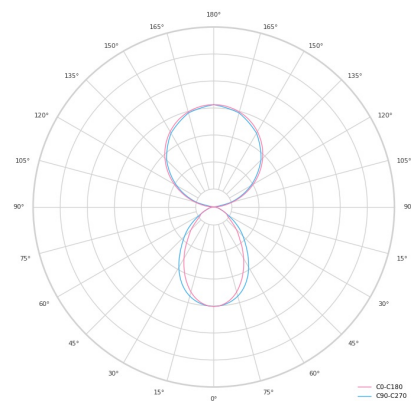

Light distribution