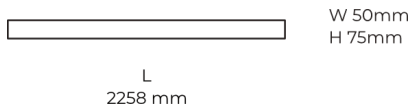

Technical datasheet

LINESUR-2258-XL-930-1-WH

Product description

LINE Surface is an elegant linear LED luminaire with high-quality LED source with 50,000 hours lifetime and PMMA diffuser for uniform light. Available in 5 sizes (572-2820mm), color temperatures 3000K/4000K with CRI 80+/90+. DALI control option available. Ideal for offices and commercial spaces. 5-year warranty.

LED 220-240V 50-60Hz **IP20** **CCT 3000 k** **CRI 90+**

Product technical data

Mains voltage	220 - 240V AC, 50/60Hz
Connection method	Plug-in terminal
Dimming type	Non-dimmable
IP rating	20
Protection class	I
Ambient temperature	0 to +25 °C
Light source	LED
Colour temperature	3000k
Color rendering index	90
Rated luminous flux	5,861 lm
Connected load	79.08 W
Luminous efficacy	74.1 lm/W

Ripple	2 %
Inrush current	18 A
Inrush time	44 μs
Optical system	Diffuser
Optical part material	PMMA
Housing material	Aluminium
Surface finish	Powder coated
Width	50.00 cm
Height	70.00 cm
Length	2,258.00 cm
Weight	5.50 kg
Service lifetime (L80 B10)	50 000 h
Warranty	5 years

Dimensions

Light distribution