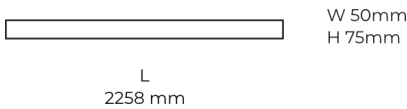

Technical datasheet

LINESUR-2258-XL-840-1-WH

Product description

LINE Surface is an elegant linear LED luminaire with high-quality LED source with 50,000 hours lifetime and PMMA diffuser for uniform light. Available in 5 sizes (572-2820mm), color temperatures 3000K/4000K with CRI 80+/90+. DALI control option available. Ideal for offices and commercial spaces. 5-year warranty.

LED 220-240 V 50-60 Hz **IP20** **CE** **CCT 4000 k** **CRI 80+**

Product technical data

Mains voltage	220 - 240V AC, 50/60Hz
Connection method	Plug-in terminal
Dimming type	Non-dimmable
IP rating	20
Protection class	I
Ambient temperature	0 to +25 °C
Light source	LED
Colour temperature	4000k
Color rendering index	80
Rated luminous flux	7,275 lm
Connected load	75.72 W
Luminous efficacy	96.1 lm/W

Ripple	2 %
Inrush current	18 A
Inrush time	44 µs
Optical system	Diffuser
Optical part material	PMMA
Housing material	Aluminium
Surface finish	Powder coated
Width	50,00 cm
Height	70,00 cm
Length	2,258.00 cm
Weight	5.50 kg
Service lifetime (L80 B10)	50 000 h
Warranty	5 years

Dimensions

Light distribution