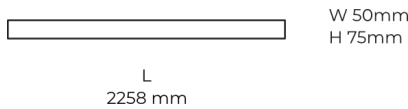

Technical datasheet

LINESUR-2258-XL-930-1-BL

Product description

LINE Surface is an elegant linear LED luminaire with high-quality LED source with 50,000 hours lifetime and PMMA diffuser for uniform light. Available in 5 sizes (572-2820mm), color temperatures 3000K/4000K with CRI 80+/90+. DALI control option available. Ideal for offices and commercial spaces. 5-year warranty.

LED 220-240V 50-60Hz **IP20** **CCT 3000 k** **CRI 90+**

Product technical data

Mains voltage	220 - 240V AC, 50/60Hz
Connection method	Plug-in terminal
Dimming type	Non-dimmable
IP rating	20
Protection class	I
Ambient temperature	0 to +25 °C
Light source	LED
Colour temperature	3000k
Color rendering index	90
Rated luminous flux	5,861 lm
Connected load	79.08 W
Luminous efficacy	74.1 lm/W

Ripple	2 %
Inrush current	18 A
Inrush time	44 μs
Optical system	Diffuser
Optical part material	PMMA
Housing material	Aluminium
Surface finish	Powder coated
Width	50.00 cm
Height	70.00 cm
Length	2,258.00 cm
Weight	5.50 kg
Service lifetime (L80 B10)	50 000 h
Warranty	5 years

Dimensions

Light distribution