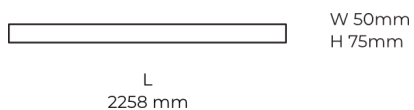

Technical datasheet

LINESUR-2258-XL-840-1-BL

Product description

LINE Surface is an elegant linear LED luminaire with high-quality LED source with 50,000 hours lifetime and PMMA diffuser for uniform light. Available in 5 sizes (572-2820mm), color temperatures 3000K/4000K with CRI 80+/90+. DALI control option available. Ideal for offices and commercial spaces. 5-year warranty.

Light source LED
 Colour temperature 4000k
 Color rendering index 80
 Rated luminous flux 7,275 lm
 Connected load 75.72 W
 Luminous efficacy 96.1 lm/W

Ripple 2 %
 Inrush current 18 A
 Inrush time 44 μs
 Optical system Diffuser
 Optical part material PMMA
 Housing material Aluminium
 Surface finish Powder coated

Width 50,00 cm
 Height 70,00 cm
 Length 2,258.00 cm
 Weight 5.50 kg

Service lifetime (L80 B10) 50 000 h
 Warranty 5 years

Dimensions

Light distribution