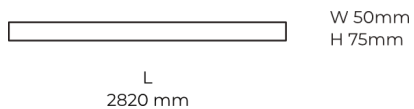

Technical datasheet

LINESUR-2820-L-830-2-BL

ARLI

Product description

LINE Surface is an elegant linear LED luminaire with high-quality LED source with 50,000 hours lifetime and PMMA diffuser for uniform light. Available in 5 sizes (572-2820mm), color temperatures 3000K/4000K with CRI 80+/90+. DALI control option available. Ideal for offices and commercial spaces. 5-year warranty.

LED 220-240 V 50-60 Hz IP20   CCT 3000 k CRI 80+

Product technical data

Mains voltage	220 - 240V AC, 50/60Hz
Connection method	Plug-in terminal
Dimming type	DALI
IP rating	20
Protection class	I
Ambient temperature	0 to +25 °C
Light source	LED
Colour temperature	3000k
Color rendering index	80
Rated luminous flux	7,034 lm
Connected load	75.07 W
Luminous efficacy	93.7 lm/W

Ripple	1 %
DALI address	1
Standby power	0.50 W
Inrush current	53 A
Optical system	Diffuser
Optical part material	PMMA
Housing material	Aluminium
Surface finish	Powder coated
Width	50.00 cm
Height	70.00 cm
Length	2,820.00 cm
Weight	6.80 kg
Service lifetime (L80 B10)	50 000 h
Warranty	5 years

Dimensions

Light distribution