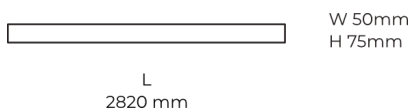

Dimensions