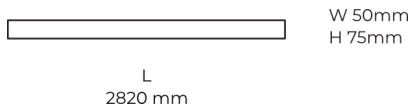

Technical datasheet

LINESUR-2820-M-840-2-WH

Product description

LINE Surface is an elegant linear LED luminaire with high-quality LED source with 50,000 hours lifetime and PMMA diffuser for uniform light. Available in 5 sizes (572-2820mm), color temperatures 3000K/4000K with CRI 80+/90+. DALI control option available. Ideal for offices and commercial spaces. 5-year warranty.

LED 220-240 V 50-60Hz **IP20** **CE** **CCT 4000 k** **CRI 80+**

Product technical data

Mains voltage	220 - 240V AC, 50/60Hz
Connection method	Plug-in terminal
Dimming type	DALI
IP rating	20
Protection class	I
Ambient temperature	0 to +25 °C
Light source	LED
Colour temperature	4000k
Color rendering index	80
Rated luminous flux	5,626 lm
Connected load	55.04 W
Luminous efficacy	102.2 lm/W

Ripple	1 %
DALI address	1
Standby power	0.50 W
Inrush current	53 A
Optical system	Diffuser
Optical part material	PMMA
Housing material	Aluminium
Surface finish	Powder coated
Width	50.00 cm
Height	70.00 cm
Length	2,820.00 cm
Weight	6.80 kg
Service lifetime (L80 B10)	50 000 h
Warranty	5 years

Dimensions

Light distribution