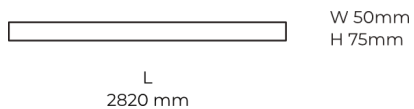

Technical datasheet

LINESUR-2820-M-840-2-BL

Product description

LINE Surface is an elegant linear LED luminaire with high-quality LED source with 50,000 hours lifetime and PMMA diffuser for uniform light. Available in 5 sizes (572-2820mm), color temperatures 3000K/4000K with CRI 80+/90+. DALI control option available. Ideal for offices and commercial spaces. 5-year warranty.

LED 220-240 V 50-60 Hz
 IP20

CCT 4000 k
CRI 80+

Product technical data

Mains voltage	220 - 240V AC, 50/60Hz
Connection method	Plug-in terminal
Dimming type	DALI
IP rating	20
Protection class	I
Ambient temperature	0 to +25 °C
Light source	LED
Colour temperature	4000k
Color rendering index	80
Rated luminous flux	5,626 lm
Connected load	55.04 W
Luminous efficacy	102.2 lm/W

Ripple	1 %
DALI address	1
Standby power	0.50 W
Inrush current	53 A
Optical system	Diffuser
Optical part material	PMMA
Housing material	Aluminium
Surface finish	Powder coated
Width	50.00 cm
Height	70.00 cm
Length	2,820.00 cm
Weight	6.80 kg
Service lifetime (L80 B10)	50 000 h
Warranty	5 years

Dimensions

Light distribution