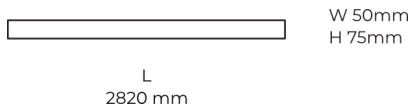

Technical datasheet

LINESUR-2820-M-830-1-WH

Product description

LINE Surface is an elegant linear LED luminaire with high-quality LED source with 50,000 hours lifetime and PMMA diffuser for uniform light. Available in 5 sizes (572-2820mm), color temperatures 3000K/4000K with CRI 80+/90+. DALI control option available. Ideal for offices and commercial spaces. 5-year warranty.

LED 220-240V 50-60Hz **IP20** **CCT 3000 k** **CRI 80+**

Product technical data

Mains voltage	220 - 240V AC, 50/60Hz
Connection method	Plug-in terminal
Dimming type	Non-dimmable
IP rating	20
Protection class	I
Ambient temperature	0 to +25 °C
Light source	LED
Colour temperature	3000k
Color rendering index	80
Rated luminous flux	5,358 lm
Connected load	55.38 W
Luminous efficacy	96.7 lm/W

Ripple	2 %
Inrush current	18 A
Inrush time	44 μs
Optical system	Diffuser
Optical part material	PMMA
Housing material	Aluminium
Surface finish	Powder coated
Width	50,00 cm
Height	70,00 cm
Length	2,820.00 cm
Weight	6.80 kg
Service lifetime (L80 B10)	50 000 h
Warranty	5 years

Dimensions

Light distribution