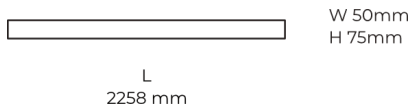

## Product description

LINE Surface is an elegant linear LED luminaire with high-quality LED source with 50,000 hours lifetime and PMMA diffuser for uniform light. Available in 5 sizes (572-2820mm), color temperatures 3000K/4000K with CRI 80+/90+. DALI control option available. Ideal for offices and commercial spaces. 5-year warranty.

Ripple	1 %
Inrush current	37 A
Inrush time	188 μs
Optical system	Diffuser
Optical part material	PMMA
Housing material	Aluminium
Surface finish	Powder coated
Width	50,00 cm
Height	70,00 cm
Length	2,258.00 cm
Weight	5.50 kg
Service lifetime (L80 B10)	50 000 h
Warranty	5 years

## Dimensions