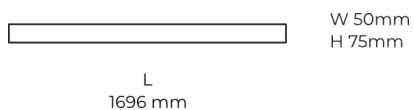

Technical datasheet

LINESUR-1696-M-940-1-WH

Product description

LINE Surface is an elegant linear LED luminaire with high-quality LED source with 50,000 hours lifetime and PMMA diffuser for uniform light. Available in 5 sizes (572-2820mm), color temperatures 3000K/4000K with CRI 80+/90+. DALI control option available. Ideal for offices and commercial spaces. 5-year warranty.

Light source LED
 Colour temperature 4000k
 Color rendering index 90
 Rated luminous flux 2,929 lm
 Connected load 32.75 W
 Luminous efficacy 89.4 lm/W

Ripple 1 %
 Inrush current 17 A
 Inrush time 162 µs
 Optical system Diffuser
 Optical part material PMMA
 Housing material Aluminium
 Surface finish Powder coated

Width 50,00 cm
 Height 70,00 cm
 Length 1,696.00 cm
 Weight 4.00 kg

Service lifetime (L80 B10) 50 000 h
 Warranty 5 years

Dimensions

Light distribution