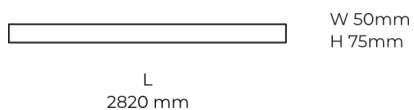

Dimensions