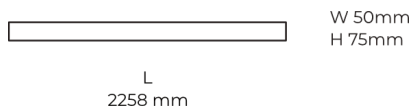

Dimensions