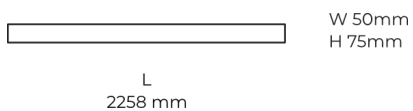

Technical datasheet

LINESUR-2258-S-930-1-WH

Product description

LINE Surface is an elegant linear LED luminaire with high-quality LED source with 50,000 hours lifetime and PMMA diffuser for uniform light. Available in 5 sizes (572-2820mm), color temperatures 3000K/4000K with CRI 80+/90+. DALI control option available. Ideal for offices and commercial spaces. 5-year warranty.

LED 220-240 V 50-60 Hz
 IP20

CCT 3000 k
CRI 90+

Product technical data

Mains voltage	220 - 240V AC, 50/60Hz	Ripple	1 %
Connection method	Plug-in terminal	Inrush current	17 A
Dimming type	Non-dimmable	Inrush time	162 µs
IP rating	20	Optical system	Diffuser
Protection class	I	Optical part material	PMMA
Ambient temperature	0 to +25 °C	Housing material	Aluminium
Light source	LED	Surface finish	Powder coated
Colour temperature	3000k	Width	50.00 cm
Color rendering index	90	Height	70.00 cm
Rated luminous flux	2,484 lm	Length	2,258.00 cm
Connected load	29.06 W	Weight	5.50 kg
Luminous efficacy	85.5 lm/W	Service lifetime (L80 B10)	50 000 h
		Warranty	5 years

Dimensions

Light distribution