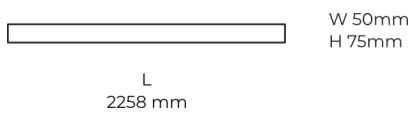

Technical datasheet

LINESUR-2258-S-930-1-BL

Product description

LINE Surface is an elegant linear LED luminaire with high-quality LED source with 50,000 hours lifetime and PMMA diffuser for uniform light. Available in 5 sizes (572-2820mm), color temperatures 3000K/4000K with CRI 80+/90+. DALI control option available. Ideal for offices and commercial spaces. 5-year warranty.

LED 220-240 V 50-60 Hz **IP20**  **CE** **CCT 3000 k** **CRI 90+**

Product technical data

Mains voltage	220 - 240V AC, 50/60Hz
Connection method	Plug-in terminal
Dimming type	Non-dimmable
IP rating	20
Protection class	I
Ambient temperature	0 to +25 °C
Light source	LED
Colour temperature	3000k
Color rendering index	90
Rated luminous flux	2,484 lm
Connected load	29.06 W
Luminous efficacy	85.5 lm/W

Ripple	1 %
Inrush current	17 A
Inrush time	162 µs
Optical system	Diffuser
Optical part material	PMMA
Housing material	Aluminium
Surface finish	Powder coated
Width	50,00 cm
Height	70,00 cm
Length	2,258.00 cm
Weight	5.50 kg
Service lifetime (L80 B10)	50 000 h
Warranty	5 years

Dimensions

Light distribution