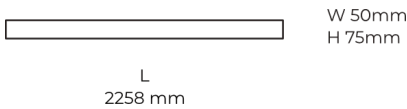

Technical datasheet

LINESUR-2258-S-830-1-BL

Product description

LINE Surface is an elegant linear LED luminaire with high-quality LED source with 50,000 hours lifetime and PMMA diffuser for uniform light. Available in 5 sizes (572-2820mm), color temperatures 3000K/4000K with CRI 80+/90+. DALI control option available. Ideal for offices and commercial spaces. 5-year warranty.

LED 220-240V 50-60Hz **IP20**  **CE** **CCT 3000 k** **CRI 80+**

Product technical data

Mains voltage	220 - 240V AC, 50/60Hz
Connection method	Plug-in terminal
Dimming type	Non-dimmable
IP rating	20
Protection class	I
Ambient temperature	0 to +25 °C
Light source	LED
Colour temperature	3000k
Color rendering index	80
Rated luminous flux	2,873 lm
Connected load	28.38 W
Luminous efficacy	101.2 lm/W

Ripple	1 %
Inrush current	17 A
Inrush time	162 μs
Optical system	Diffuser
Optical part material	PMMA
Housing material	Aluminium
Surface finish	Powder coated
Width	50,00 cm
Height	70,00 cm
Length	2,258.00 cm
Weight	5.50 kg
Service lifetime (L80 B10)	50 000 h
Warranty	5 years

Dimensions

Light distribution