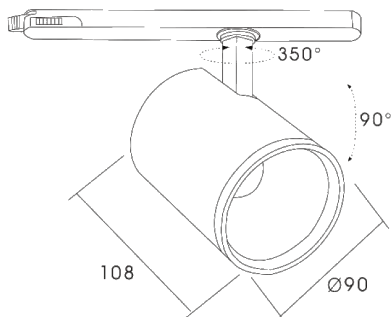

**Height**                                132.00 cm  
**Diameter**                          90.00 cm  
**Weight**                                0.80 kg

**Service lifetime (L80 B10)**    50 000 h  
**Warranty**                            5 years

### Dimensions