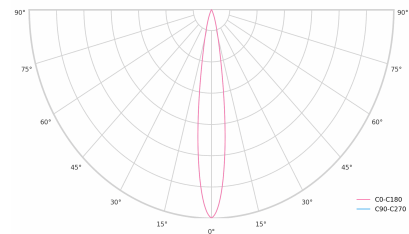

Light distribution