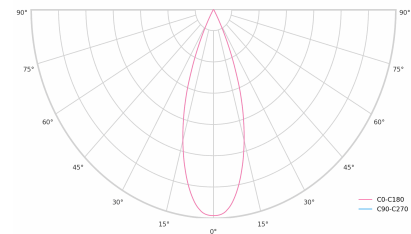

Light distribution