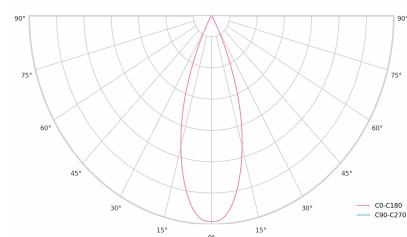

Light distribution