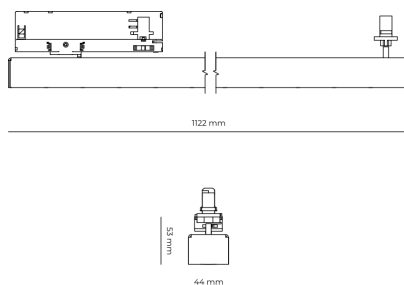

Light source LED
Colour temperature 3000k
Color rendering index 80
Rated luminous flux 4,401 lm
Connected load 42.60 W
Luminous efficacy 103.3 lm/W

Ripple 5 %
Inrush current 7 A
Inrush time 28 µs
Optical system Lenses
Optical part material PMMA
Housing material Aluminium
Surface finish Powder coated

Width 44.00 cm
Height 53.00 cm
Length 1,122.00 cm
Weight 2.80 kg

Service lifetime (L80 B10) 50 000 h
Warranty 5 years

Dimensions

Light distribution