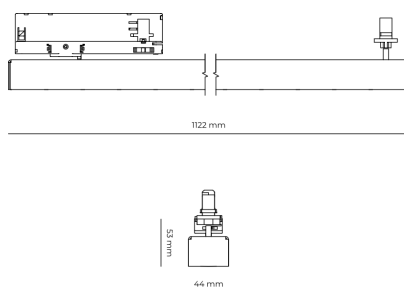

Light source LED
 Colour temperature 5000k
 Color rendering index 80
 Rated luminous flux 3,070 lm
 Connected load 25.97 W
 Luminous efficacy 118.2 lm/W

Ripple 5 %
 Inrush current 7 A
 Inrush time 28 μs
 Optical system Lenses
 Optical part material PMMA
 Housing material Aluminium
 Surface finish Powder coated

Width 44.00 cm
 Height 53.00 cm
 Length 1,122.00 cm
 Weight 2.80 kg

Service lifetime (L80 B10) 50 000 h
 Warranty 5 years

Dimensions

Light distribution