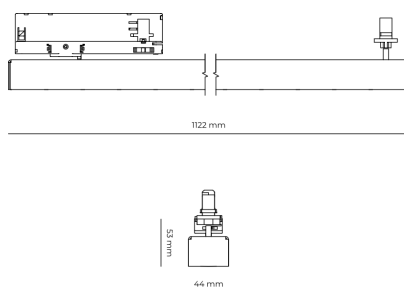

Light source LED
 Colour temperature 4000k
 Color rendering index 90
 Rated luminous flux 3,567 lm
 Connected load 37.90 W
 Luminous efficacy 94.1 lm/W

Ripple 5 %
 Inrush current 7 A
 Inrush time 28 μs

Optical system Lenses
 Optical part material PMMA
 Housing material Aluminium
 Surface finish Powder coated

Width 44.00 cm
 Height 53.00 cm
 Length 1,122.00 cm
 Weight 2.80 kg

Service lifetime (L80 B10) 50 000 h
 Warranty 5 years

Dimensions

Light distribution