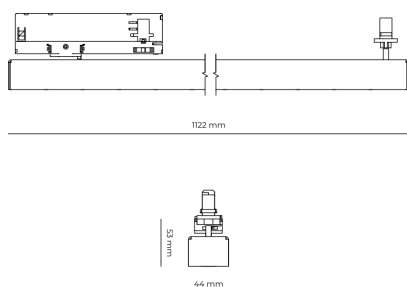

Light source LED
 Colour temperature 4000k
 Color rendering index 90
 Rated luminous flux 3,218 lm
 Connected load 33.28 W
 Luminous efficacy 96.7 lm/W

Ripple 5 %
 Inrush current 7 A
 Inrush time 28 μs
 Optical system Lenses
 Optical part material PMMA
 Housing material Aluminium
 Surface finish Powder coated

Width 44.00 cm
 Height 53.00 cm
 Length 1,122.00 cm
 Weight 2.80 kg

Service lifetime (L80 B10) 50 000 h
 Warranty 5 years

Dimensions

Light distribution