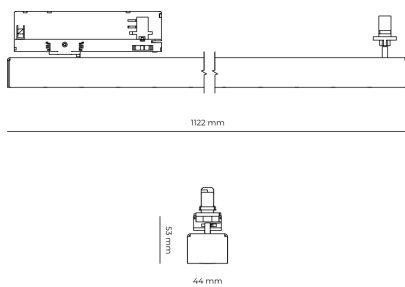

LED 220-240 V 50-60Hz **IP20** **UGR < 19** **CCT 4000 k** **CRI 80+**

Product technical data

Mains voltage	220 - 240V AC, 50/60Hz
Connection method	3-phase track adapter
Dimming type	Non-dimmable
IP rating	20
Protection class	II
Ambient temperature	0 to +25 °C
Light source	LED
Colour temperature	4000k
Color rendering index	80
Rated luminous flux	4,203 lm
Connected load	37.74 W
Luminous efficacy	111.4 lm/W

Ripple	5 %
Inrush current	7 A
Inrush time	28 µs
Optical system	Lenses
Optical part material	PMMA
Housing material	Aluminium
Surface finish	Powder coated
Width	44.00 cm
Height	53.00 cm
Length	1,122.00 cm
Weight	2.80 kg
Service lifetime (L80 B10)	50 000 h
Warranty	5 years

Dimensions

Light distribution