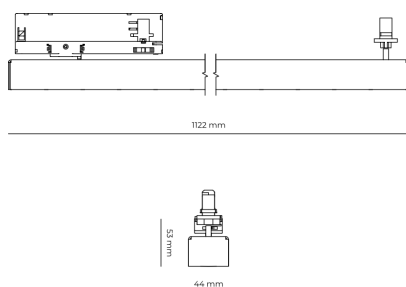

Light source LED
 Colour temperature 3000k
 Color rendering index 80
 Rated luminous flux 4,000 lm
 Connected load 37.74 W
 Luminous efficacy 106.0 lm/W

Ripple 5 %
 Inrush current 7 A
 Inrush time 28 μs
 Optical system Lenses
 Optical part material PMMA
 Housing material Aluminium
 Surface finish Powder coated

Width 44.00 cm
 Height 53.00 cm
 Length 1,122.00 cm
 Weight 2.80 kg

Service lifetime (L80 B10) 50 000 h
 Warranty 5 years

Dimensions

Light distribution