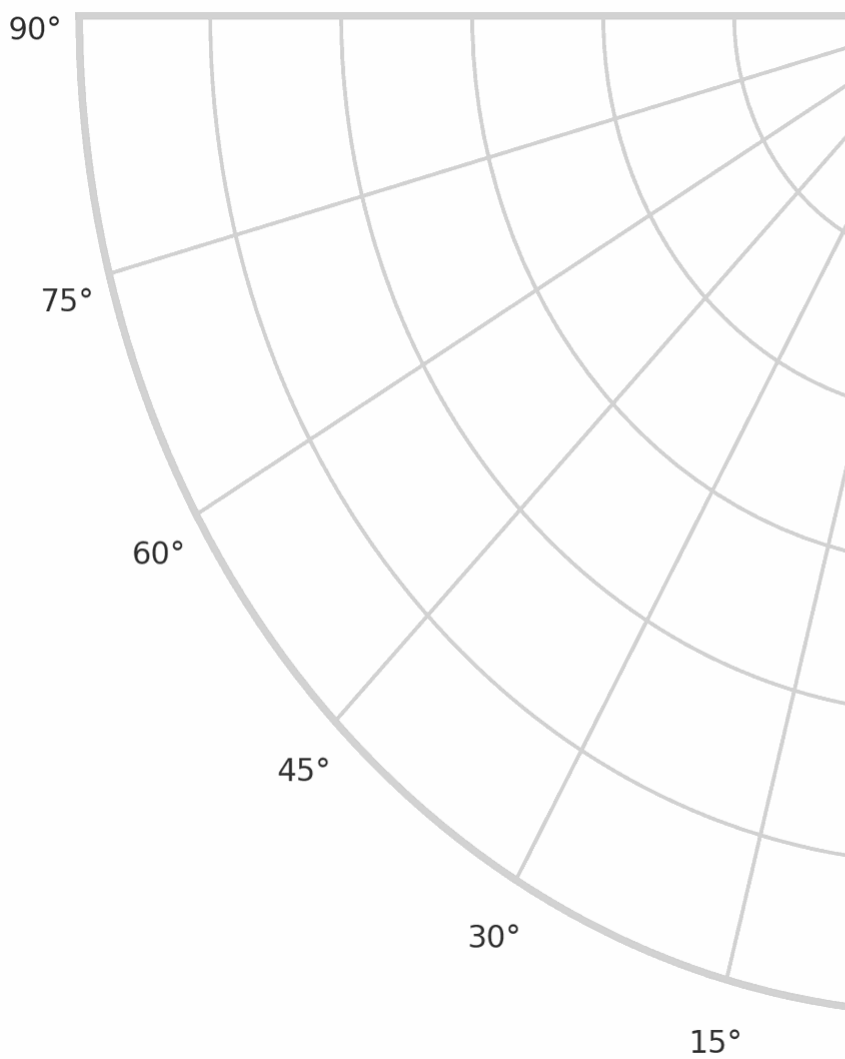

Light distribution

DALI 2

DALI (Digital Addressable Lighting Interface) is an international standard for digital lighting control systems. It enables individual control of each luminaire in the network using digital signals - unlike traditional analog solutions.

Key DALI2 innovations:

- Advanced diagnostic capabilities
- Better fault reporting and device status
- Enhanced scene programming options
- Support for RGB/RGBW and tunable white