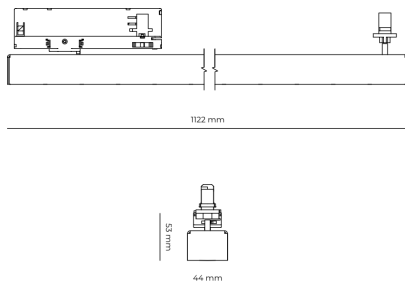

Ripple	5 %
Inrush current	7 A
Inrush time	28 µs
Optical system	Lenses
Optical part material	PMMA
Housing material	Aluminium
Surface finish	Powder coated
Width	44.00 cm
Height	53.00 cm
Length	1,122.00 cm
Weight	2.80 kg
Service lifetime (L80 B10)	50 000 h
Warranty	5 years

### Dimensions