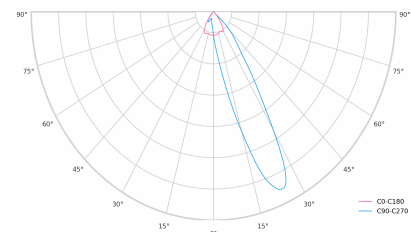

Light distribution