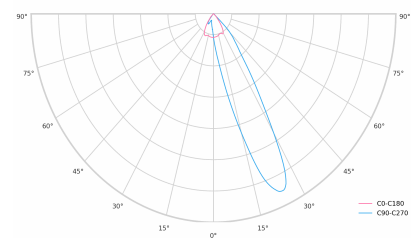

Light distribution