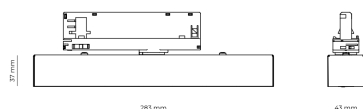

IP rating 20
Protection class II
Ambient temperature 0 to +25 °C

Light source LED
Colour temperature 4000k
Color rendering index 90
Rated luminous flux 935 lm
Connected load 11.76 W
Luminous efficacy 79.5 lm/W

Ripple 5 %
Inrush current 17 A
Inrush time 172 μs
Optical system Lenses
Optical part material PMMA
Surface finish Powder coated

Width 43.00 cm
Height 37.00 cm
Length 283.00 cm
Weight 0.45 kg

Service lifetime (L80 B10) 50 000 h
Warranty 5 years

Dimensions

Light distribution